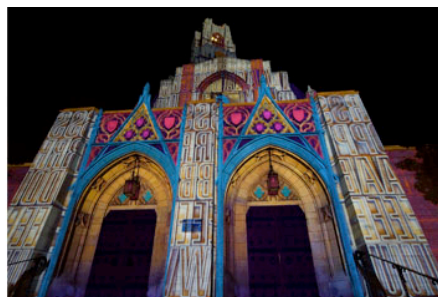

view projection south