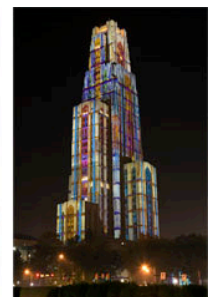

views projection west and south-west

Photo documentation for download:
<http://www.casamagica.de/CMPressPitts1.zip>
photo credit: © Friedrich Foerster

Right of use only for press publication by editors, who received these materials and link information directly from CASA MAGICA. No handing over to third parties or commercial use permitted.